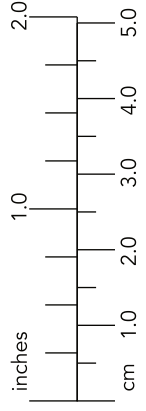

INSEAM POCKET

Learn MYOG

CUT X2 PAIR